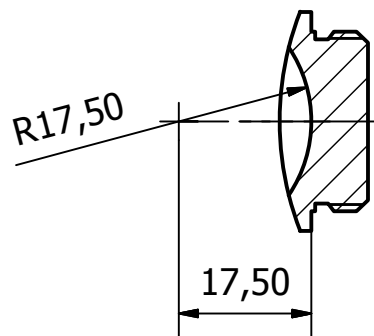

zátká BMW Dixi
hliník

A-A (1 : 1)

Designed by	Checked by	Approved by	Date	Date	
Charlie				13.9.2021	
zátká 2			Edition	Sheet	
				1 / 1	