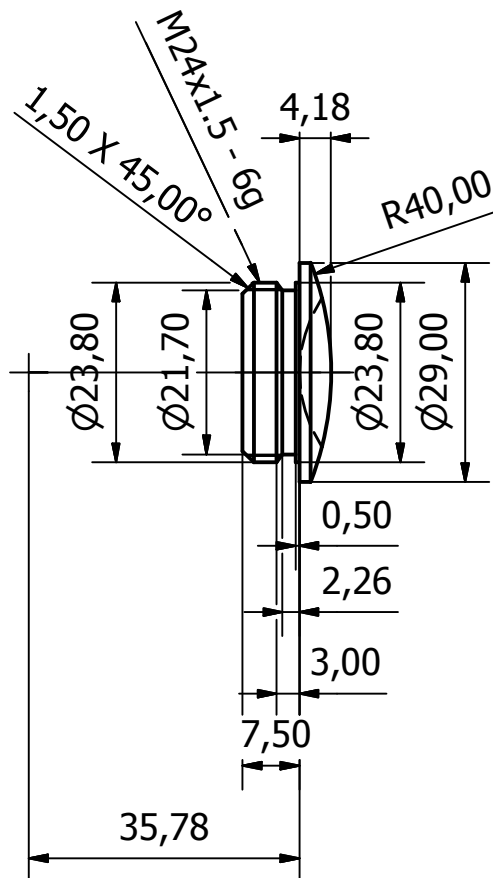

zátká BMW Dixi
hliník

A-A (1 : 1)

Designed by	Checked by	Approved by	Date	Date	
Charlie				13.9.2021	
zátká 2			Edition	Sheet	
				1 / 1	