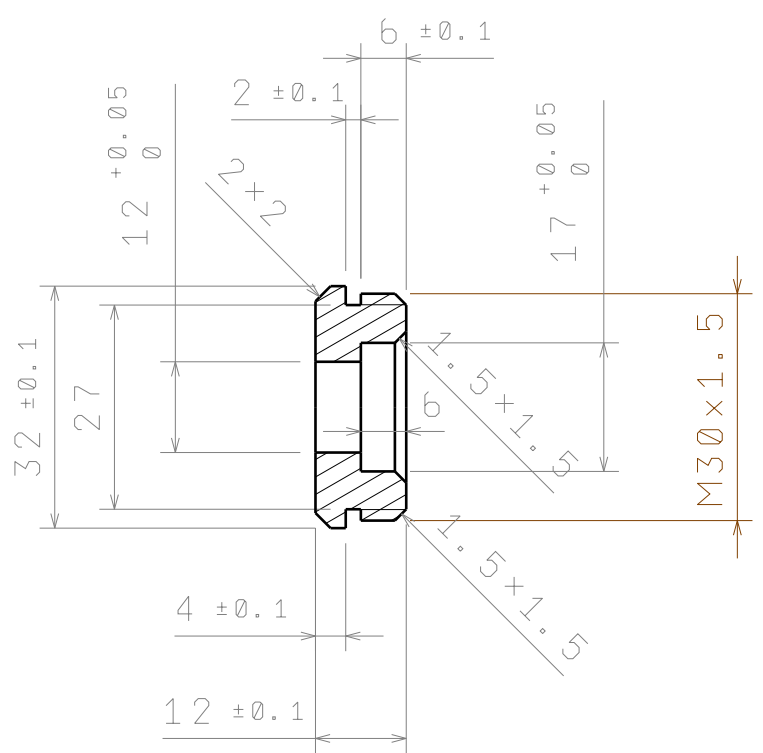

D C B A

4

4

Isometric view  
Scale: 1:1

3

3

Front view  
Scale: 1:1

Section view A-A  
Scale: 1:1

CHECKED BY

DATE

XXX

xxx

SIZE

DRAWING NUMBER

REV

A4

koncova matica

X

DESIGNED BY

DATE

XXX

xxx

SCALE 1:1

WEIGHT (kg) 0,01