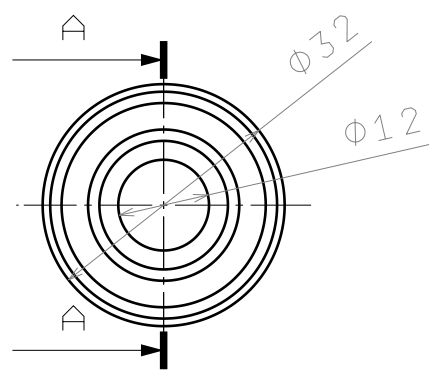

D C B A

4

4

Isometric view  
Scale: 1:1

3

3

Front view  
Scale: 1:1

Section view A-A  
Scale: 1:1

CHECKED BY

DATE

XXX

xxx

SIZE

DRAWING NUMBER

REV

A4

koncova matica

X

DESIGNED BY

DATE

XXX

xxx

SCALE 1:1

WEIGHT (kg) 0,01