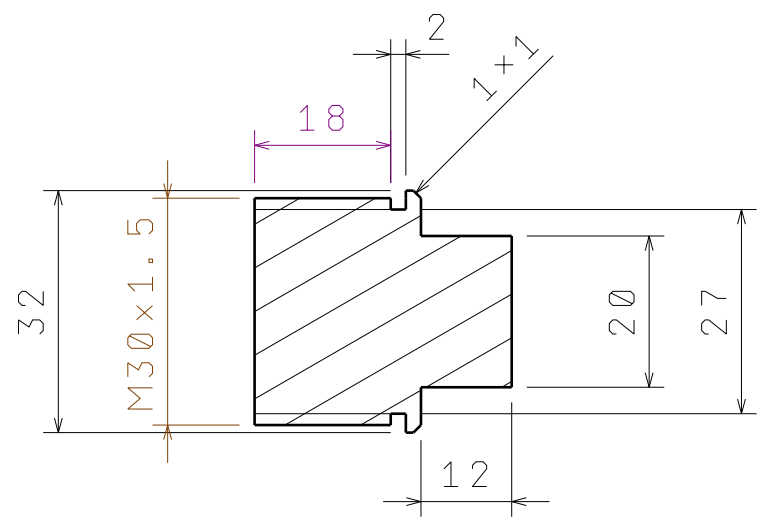

D C B A

4

4

Isometric view
Scale: 1:1

3

3

Front view
Scale: 1:1

Section view A-A
Scale: 1:1

2

2

1

1

		DRAWING TITLE			
DRAWN BY		DATE			
Matto		6. 11. 2015			
CHECKED BY		DATE		SIZE	
XXX		xxx		A4	
DESIGNED BY		DATE		DRAWING NUMBER	
XXX		xxx		matica koncova dlha	
		SCALE		WEIGHT (kg)	
		1:1		0,02	
		SHEET		REV	
		1/1		X	