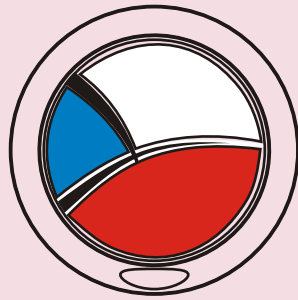

# Coin V1.1

Surface on top

GREEN COLOR

Surface 0.5mm BLUE COLOR

Surface 1mm Orange color

3D relief FOTO