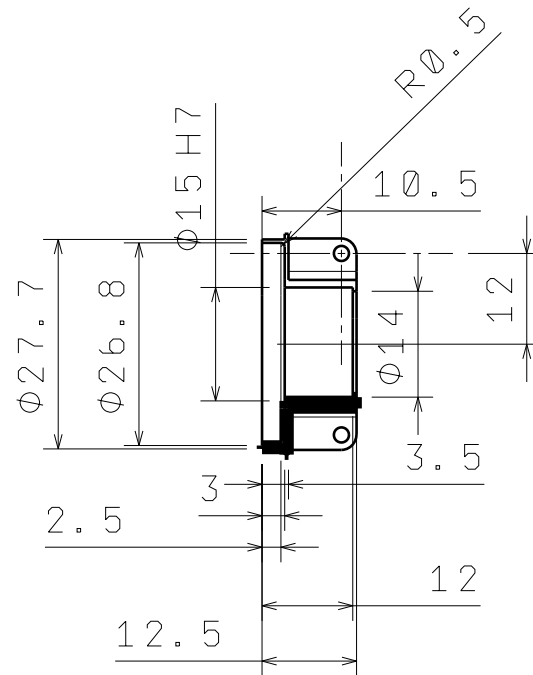

Front view  
Scale: 1:1

Section view A-A  
Scale: 1:1

Rear view  
Scale: 1:1

DESIGNED BY: BOBO		RE25H celo		I	-
DATE: 27.2.2017				H	-
CHECKED BY: XXX		ROTEX ELECTRIC		G	-
DATE: XXX				F	-
SIZE A4		dural 7075		E	-
SCALE 1:1	WEIGHT (kg) XXX			D	-
DRAWING NUMBER		1/1		C	-
SHEET		1/1		B	-
This drawing is our property; it can't be reproduced or communicated without our written agreement.				A	-