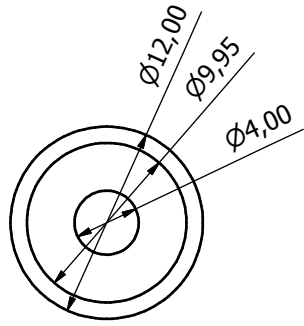

zavit M2x0,4

Zavit M6x0,75 pravotocivy

Material Mosadz

Designed by Lukas	Checked by	Approved by	Date	Date 17. 10. 2017	
			hlavny_hriadel		
			Edition	Sheet 1 / 1	