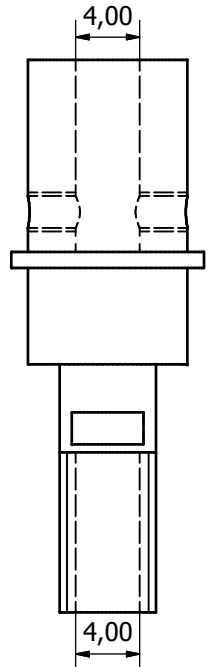

zavit M2x0,4

Zavit M6x0,75 pravotocivy

Material Mosadz

Designed by Lukas	Checked by	Approved by	Date	Date 17. 10. 2017	
			hlavny_hriadel		
			Edition	Sheet 1 / 1	