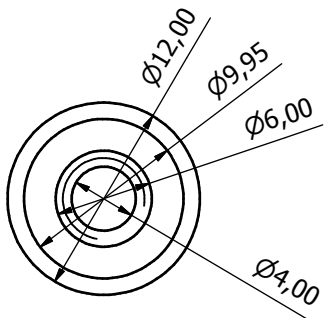

zavit M2x0,4

Zavit M6x0,75 pravotocivy

Material Mosadz

Designed by Lukas	Checked by	Approved by	Date	Date 17. 10. 2017	
			hlavny_hriadel		
			Edition	Sheet 1 / 1	