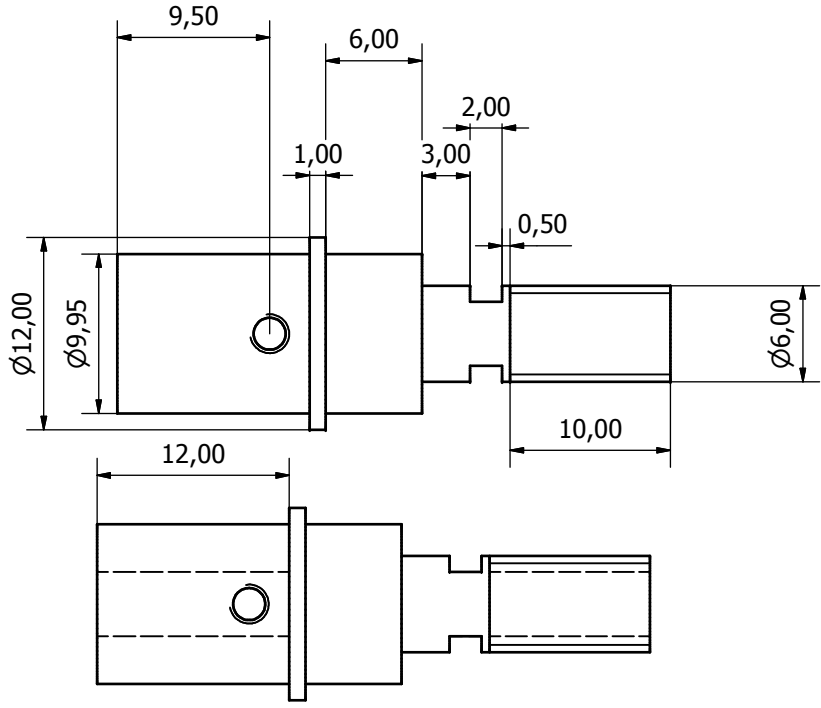

zavit M2x0,4

Zavit M6x0,75 pravotocivy

Material Mosadz

Designed by Lukas	Checked by	Approved by	Date	Date 17. 10. 2017	
			hlavny_hriadel		
			Edition	Sheet 1 / 1	